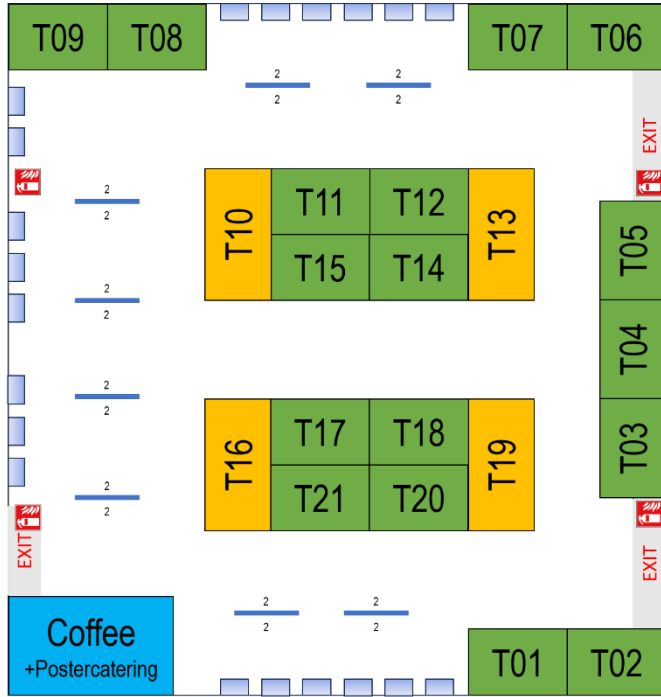

Café Chino

3x2=6m²

4x2=8m²

Forum

Main Entrance Physics

Main Entrance Chemistry

Food truck