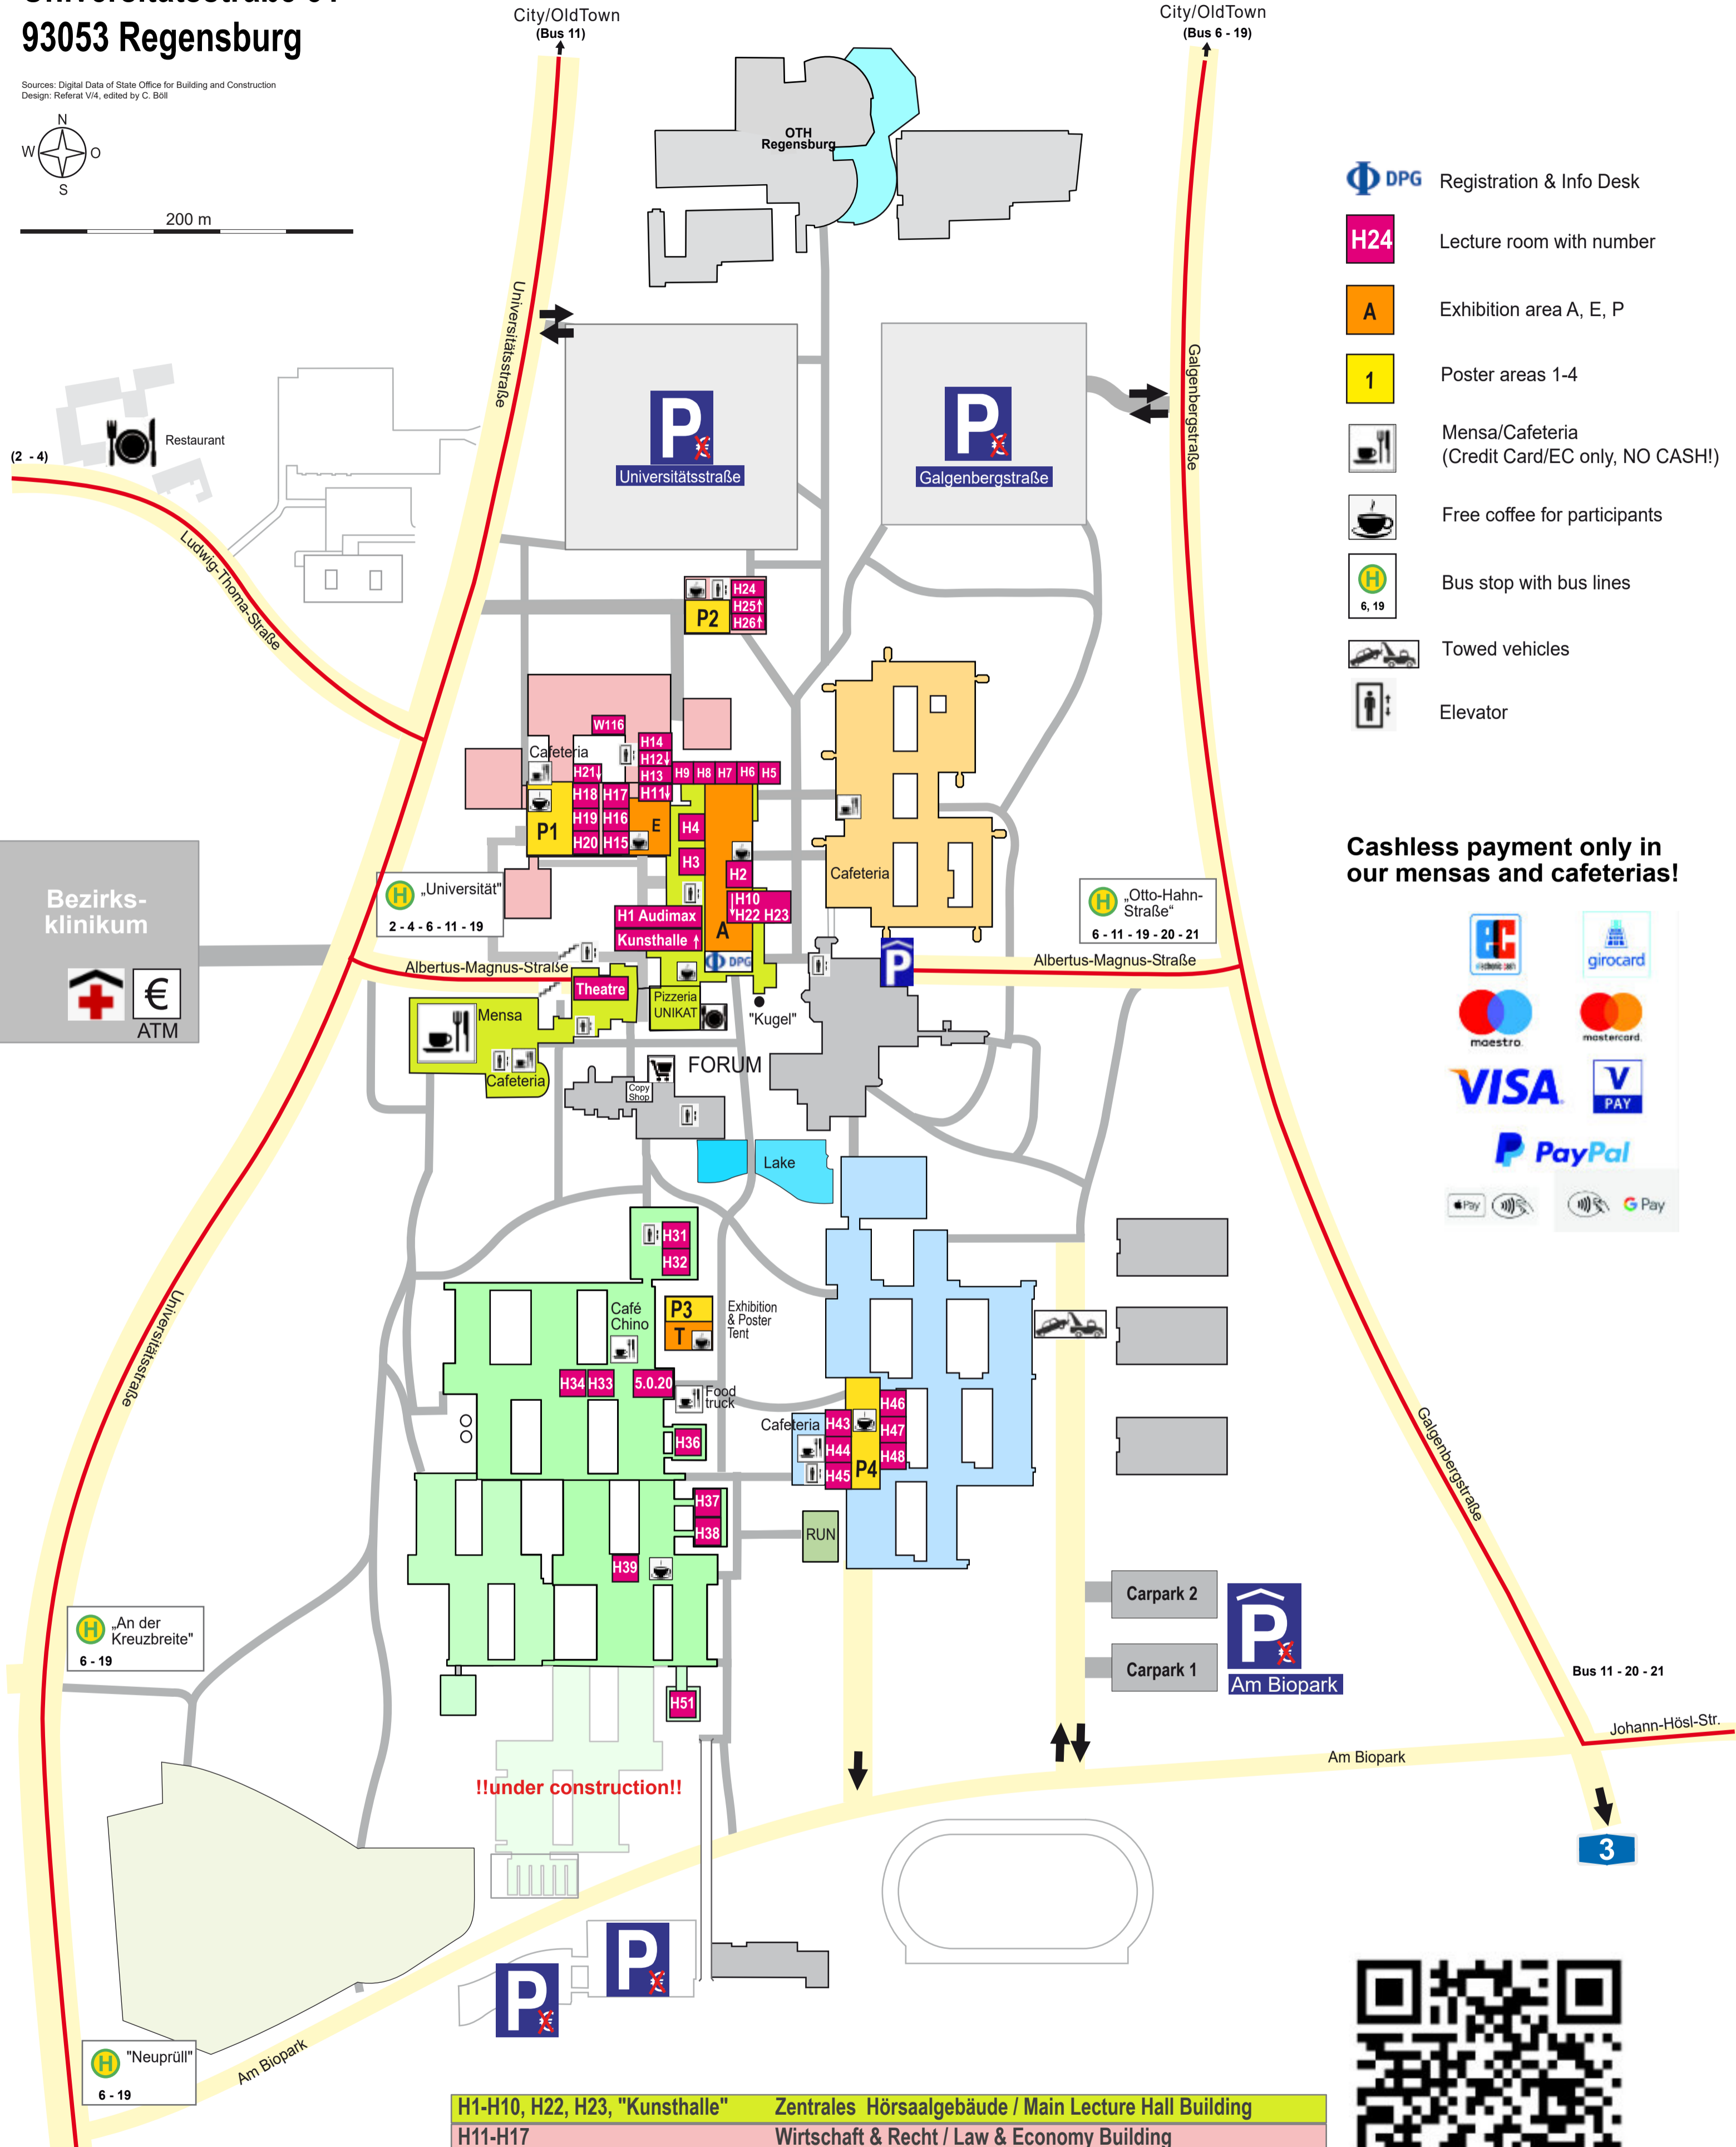

Universität Regensburg - Campus Map DPG Spring meeting 2025

Universitätsstraße 31
93053 Regensburg

200 m

- Registration & Info Desk
- Lecture room with number
- Exhibition area A, E, P
- Poster areas 1-4
- Mensa/Cafeteria (Credit Card/EC only, NO CASH!)
- Free coffee for participants
- Bus stop with bus lines
- Towed vehicles
- Elevator

Cashless payment only in our mensas and cafeterias!